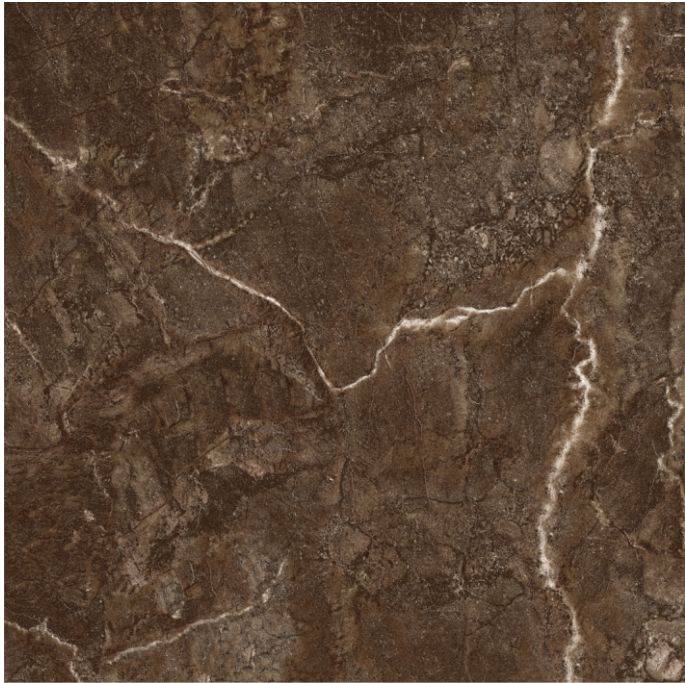

Random Tile
Design

www.essenza.id

Marble
Design

New Design

Sepia

Marron

Surface :
Ⓜ Matte Ⓟ Polished

Size :
60x60, 60x120