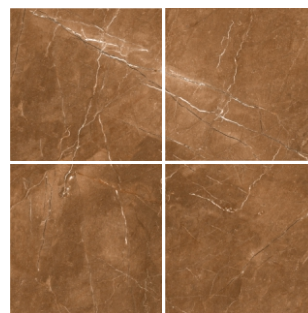

Himalaya White

Sepia

Surface :
Ⓜ Matte Ⓟ Polished

Size :
60x60, 60x120

New Design

High & Export
Quality Tile

European
Material Finish

≤ 0,05 %
Water Absorption

Random Tile
Design

www.essenza.id

Marble
Design

New Design

Sepia

Marron

Surface :
Ⓜ Matte Ⓟ Polished

Size :
60x60, 60x120