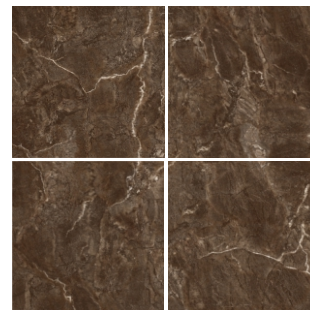

Marron

Surface :
Ⓜ Matte Ⓟ Polished

Size :
60x60, 60x120

New Design

High & Export
Quality Tile

European
Material Finish

≤ 0,05 %
Water Absorption

Random Tile
Design

www.essenza.id

Marble
Design